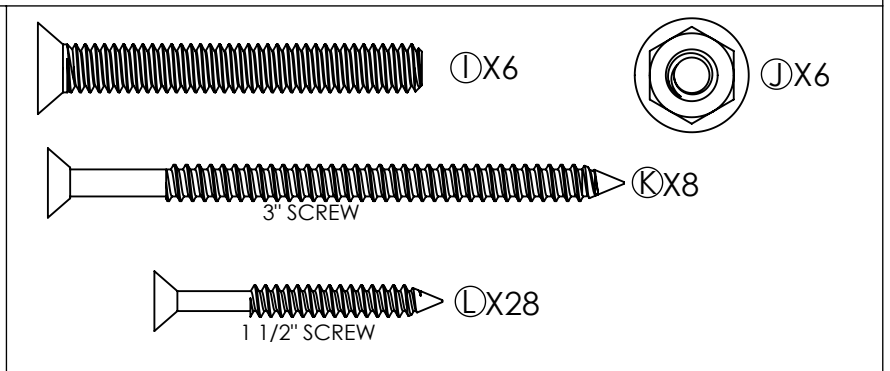

Generation Line

C02

Generation Line

BY C.R. PLASTIC PRODUCTS INC

C02

800.490.1283

FAX 519.271.8544

crpproducts.com

- 1**
- ⒶX1
 - ⒺX1
 - ⒼX1
 - ⓁX2
 - ⓂX2

- 2**
- ⒸX1
 - ⒹX1
 - ⓁX6
 - ⓁX4
 - ⓂX4

3

- ⊕X1
- ⓁX14
- ⓔX1
- ⓀX8
- ⓂX1
- ⓃX1

4

- ⓑX1
- ⓁX8