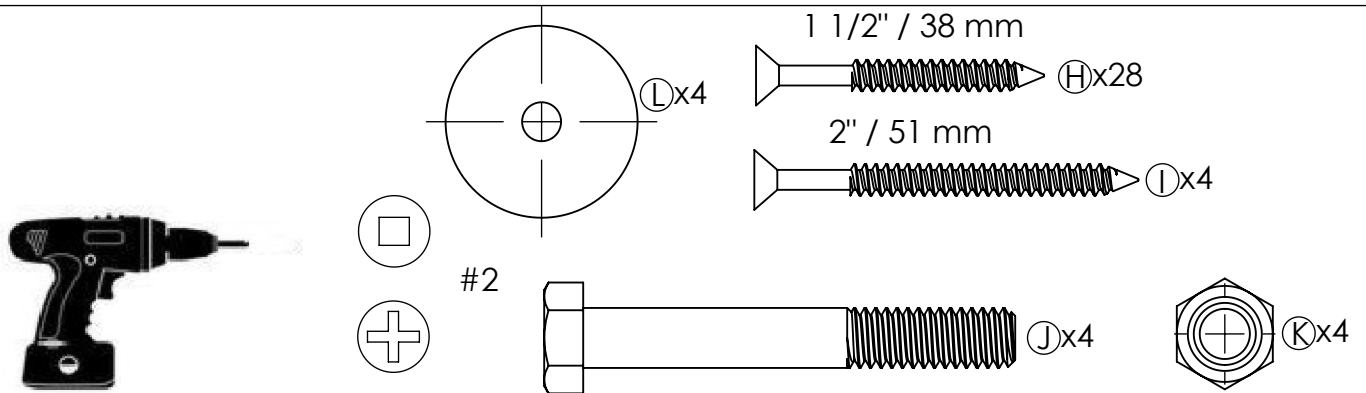

Generation Line

BY C.R. PLASTIC PRODUCTS INC

L78

Generation Line

BY C.R. PLASTICS PRODUCTS INC

L78

800.490.1283

FAX 519.271.8544