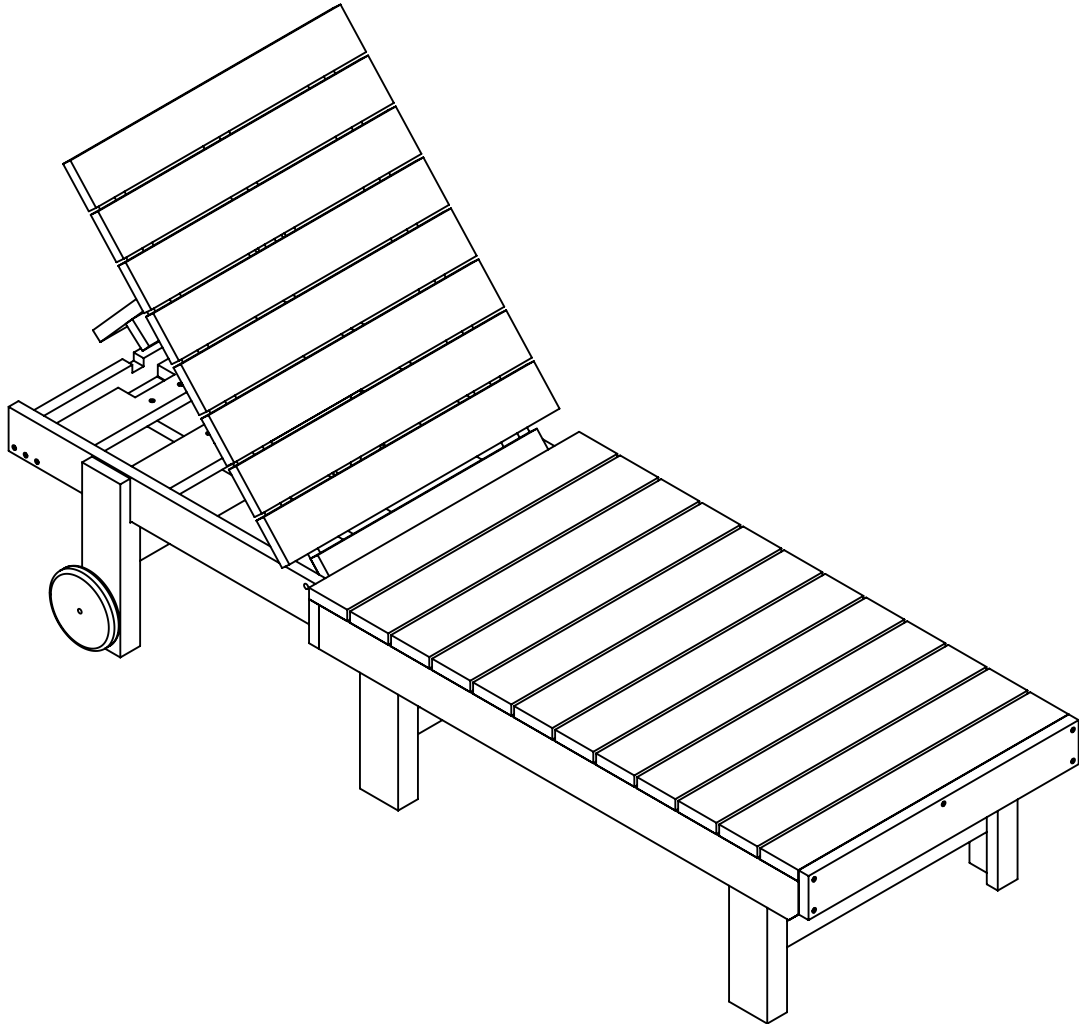

Generation Line

BY C.R. PLASTIC PRODUCTS INC

L78

Generation Line

BY C.R. PLASTICS PRODUCTS INC

L78

800.490.1283

FAX 519.271.8544