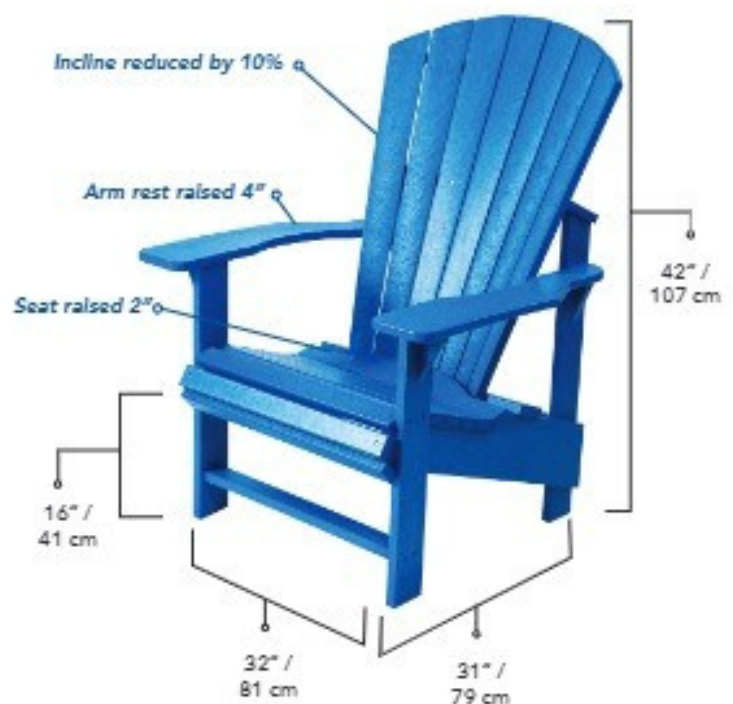

C01 - Classic Adirondack

This chair has been ergonomically designed with you in mind. Our Adirondack sits deep with a contoured seat and back, for the comfort you would expect in an Adirondack Chair.

DEPTH: 33" / 84cm | WIDTH: 32" / 81cm
 HEIGHT: 40" / 102cm | SEAT HEIGHT: 16" / 41cm
 WEIGHT: 56lb / 25kg

C03 - Upright Adirondack

If you have trouble getting in and out of an Adirondack but love the traditional style then this upright Adirondack is the chair for you. The arms are higher and the seat lip has been raised to create less slope.

DEPTH: 31" / 79cm | WIDTH: 32" / 81cm
 HEIGHT: 42" / 107cm | SEAT HEIGHT: 16" / 41cm
 WEIGHT: 58lb / 28.6kg